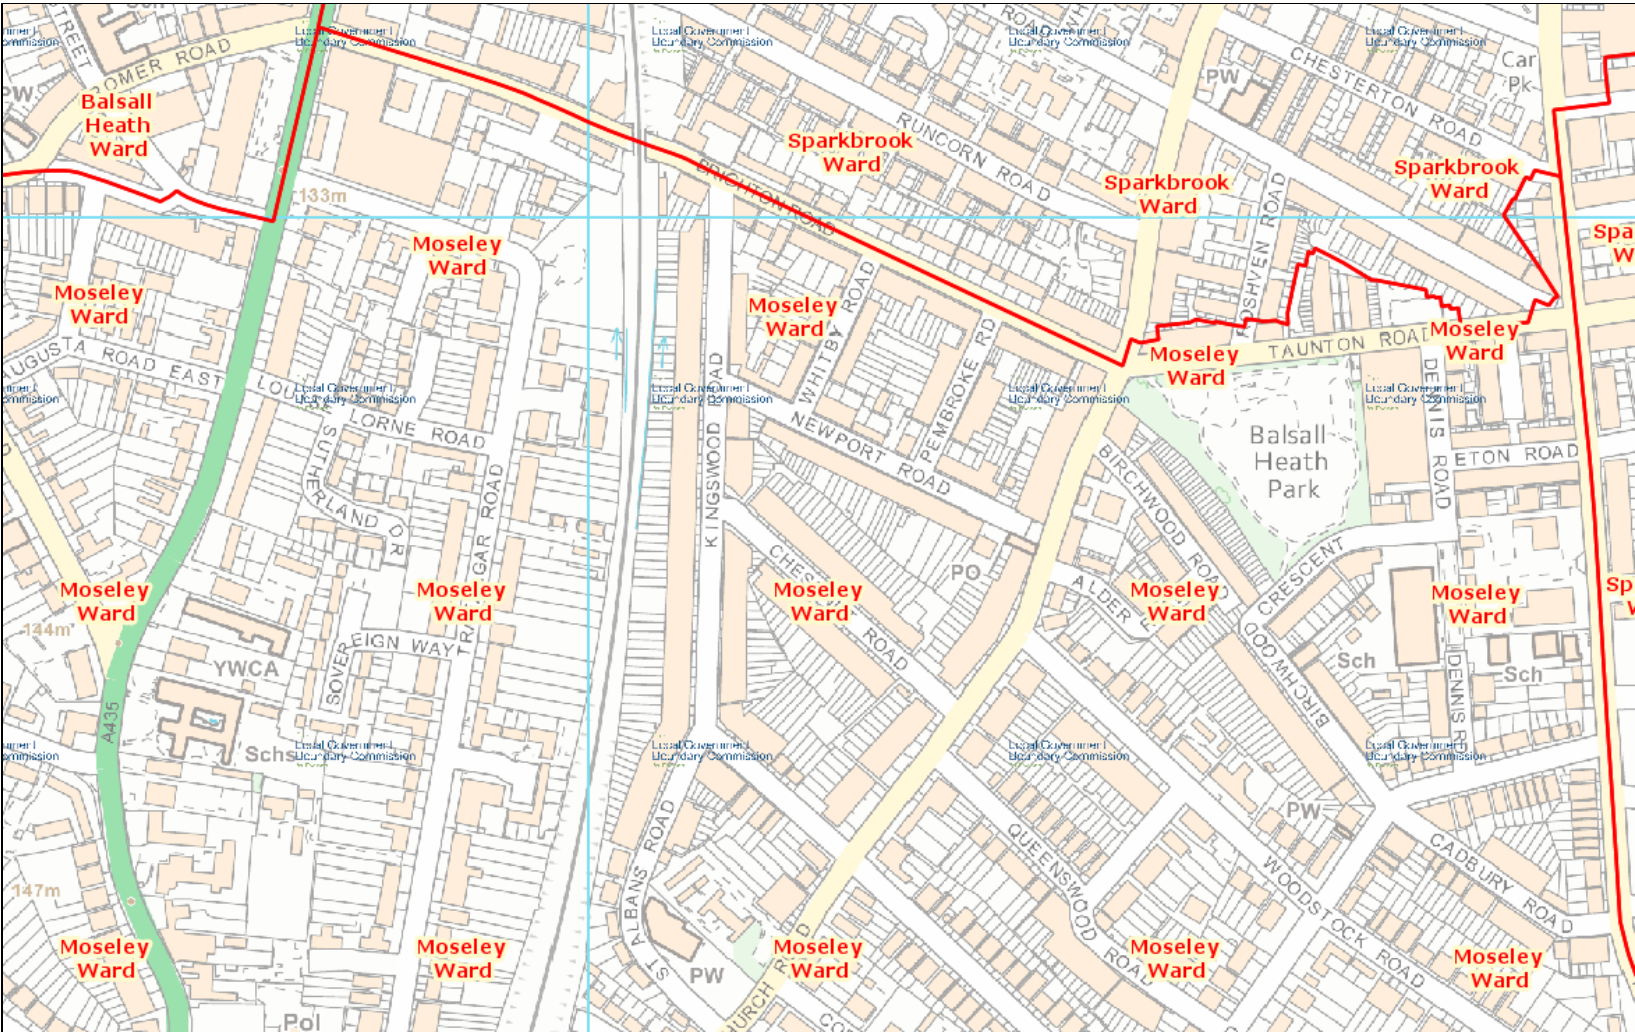

Map of the proposed Northern Boundary of the proposed Moseley Ward showing both areas of concern in relation to the LG BCE's proposals

1. Boundary proposed by the LG BCE

2. Boundary now proposed by Moseley Communities and Anderton Park Residents' Group together with Balsall Heath Forum