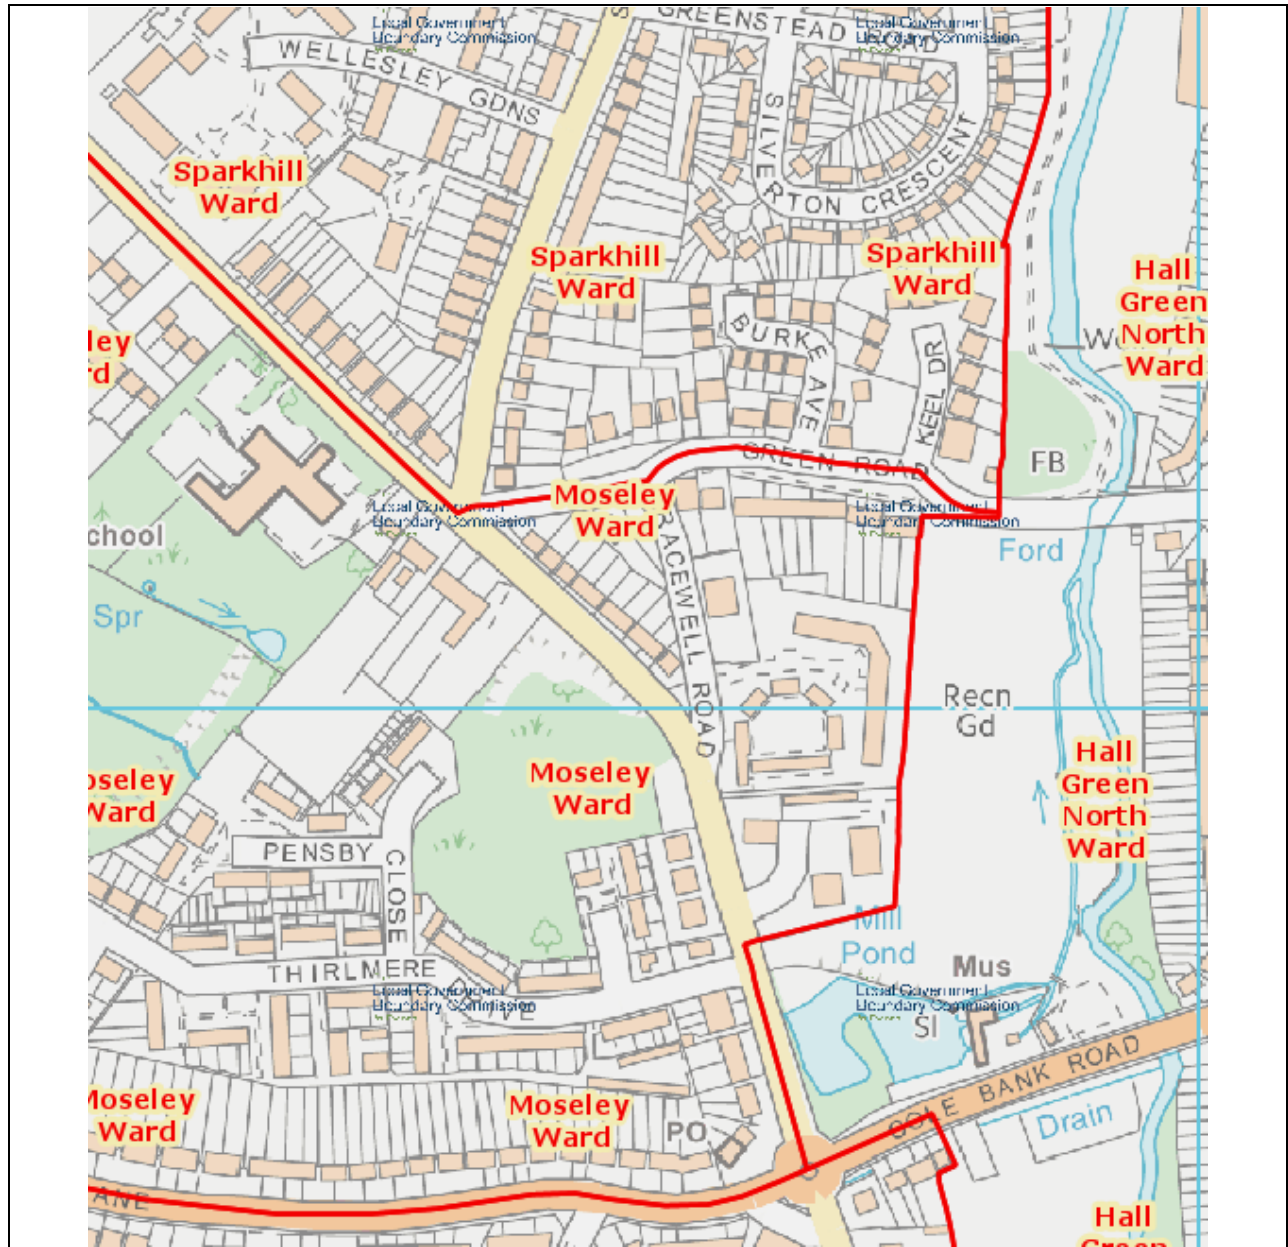

Moseley Joint Communities, Lower Wake Green Road and Sarehole Residents Association Submission for Proposed Eastern Boundary

1. Boundary proposed by the LG BCE

2. Boundary now proposed by Moseley Communities, the Lower Wake Green Road Residents Group and Sarehole Residents Association (in blue)